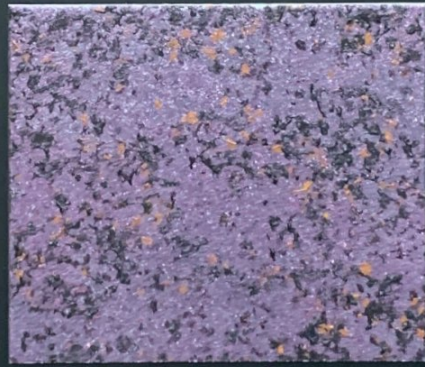

Rust Style

Art. 524 F

Art. 524 F + Arthe Perla Silver

Art. 524 F + Arthe Perla K-Gold

I colori sono puramente indicativi. The colours of this are indicatives

Rust Style

Art. 519 F

Art. 519 F + Arthe Perla Silver

Art. 523 F + Arthe Perla Silver

Art. 523 F + Arthe Perla K-Gold

Art. 518 F

Art. 518 F + Arthe Perla Silver

Art. 518 F + Arthe Perla K-Gold

I colori sono puramente indicativi The colours of this are indicatives

Rust Style

Art. 511 F

Art. 511 F + Arthe Perla Silver

Art. 511 F + Arthe Perla K-Gold

Art. 517 F

Art. 517 F + Arthe Perla Silver

Art. 517 F + Arthe Perla K-Gold

Art. 522 F

I colori sono puramente indicativi. The colours of this are indicatives