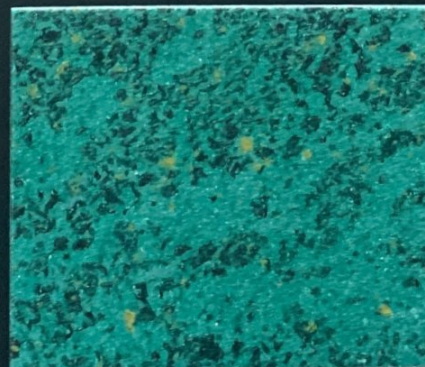

Art. 515 F + Arthe Perla Silver