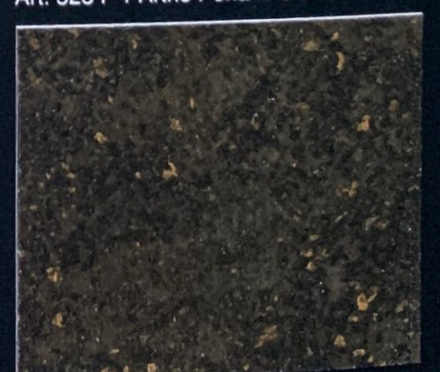

Rust Style

Art. 524 F

Art. 524 F + Arthe Perla Silver

Art. 524 F + Arthe Perla K-Gold

I colori sono puramente indicativi. The colours of this are indicatives

Rust Style

Art. 519 F

Art. 519 F + Arthe Perla Silver

Art. 519 F + Arthe Perla K-Gold

Art. 520 F

Art. 520 F + Arthe Perla Silver

Art. 520 F + Arthe Perla K-Gold

Art. 521 F

Art. 521 F + Arthe Perla Silver

Art. 521 F + Arthe Perla K-Gold

Art. 523 F

Art. 523 F + Arthe Perla Silver

Art. 523 F + Arthe Perla K-Gold

Art. 518 F

Art. 518 F + Arthe Perla Silver

Art. 518 F + Arthe Perla K-Gold

I colori sono puramente indicativi The colours of this are indicatives

Rust Style

Art. 511 F

Art. 511 F + Arthe Perla Silver

Art. 511 F + Arthe Perla K-Gold

Art. 517 F

Art. 517 F + Arthe Perla Silver

Art. 517 F + Arthe Perla K-Gold

Art. 522 F