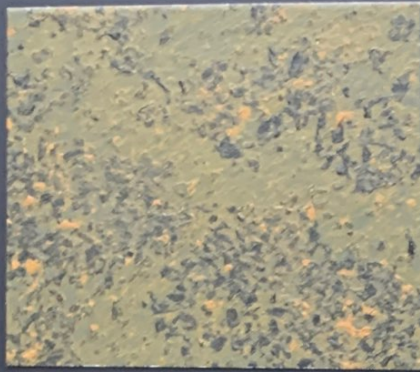

Rust Style

Art. 524 F

Art. 524 F + Arthe Perla Silver

Art. 524 F + Arthe Perla K-Gold

I colori sono puramente indicativi. The colours of this are indicatives

Rust Style

Art. 519 F

Art. 519 F + Arthe Perla Silver

Art. 519 F + Arthe Perla K-Gold

Art. 520 F

Art. 520 F + Arthe Perla Silver

Art. 520 F + Arthe Perla K-Gold

Art. 521 F

Art. 521 F + Arthe Perla Silver

Art. 521 F + Arthe Perla K-Gold

Art. 523 F

Art. 523 F + Arthe Perla Silver

Art. 523 F + Arthe Perla K-Gold

Art. 518 F

Art. 518 F + Arthe Perla Silver

Art. 518 F + Arthe Perla K-Gold

I colori sono puramente indicativi The colours of this are indicatives